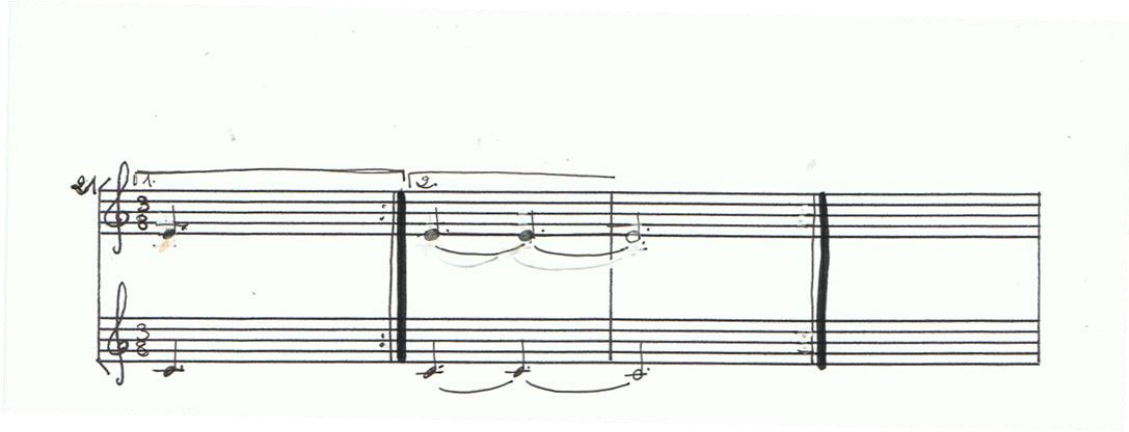

Muñeira de Sabaxáns2